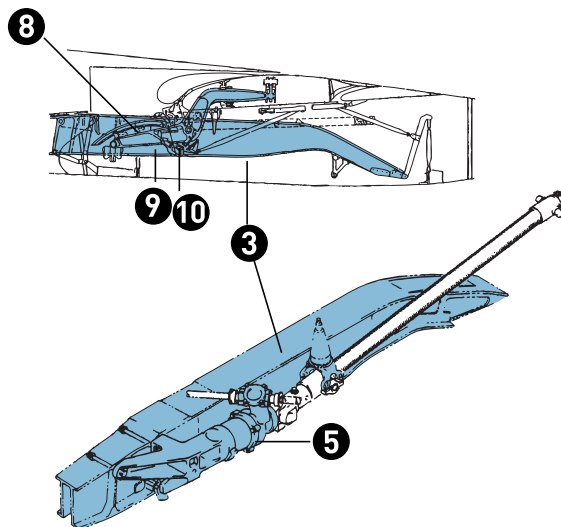

747 FLIGHT CONTROLS

FLIGHT CONTROLS

REPAIRS & OVERHAULS

- 1 Main Flap Carriage Assembly | 65B08027-XX
65B10187-XX
- 2 Carriage Fitting | 65B08026-XX
65B13468-XX
65B10189-XX
- 3 Flap Track | 65B17061-XX
65B17062-XX
65B17063-XX
65B17064-XX
- 4 Flap Attach Fitting | 65B08413-XX
65B08415-XX
65B08564-XX
65B08565-XX
- 5 Flap Transmission | 65B81126-XX
65B81127-XX
65B81128-XX
65B81129-XX
256U3210-XX
256U3250-XX
- 6 Sequence Carriage | 65B17198-XX
65B11598-XX
- 7 Aft Link | 65B01936-XX
65B02059-XX
65B00181-XX
- 8 Flap Spindle | 65B01980-XX
65B02083-XX
- 9 Geneva Crank Assembly | 65B15637-XX
65B15639-XX
- 10 Geneva Shaft | 65B15650-XX
- 11 Spring Beams* | 311U0050-XX
311U0496-XX
321U0496-XX
65B89175-XX
65B89727-XX
65B94139-XX
65B94196-XX

*Not shown on image