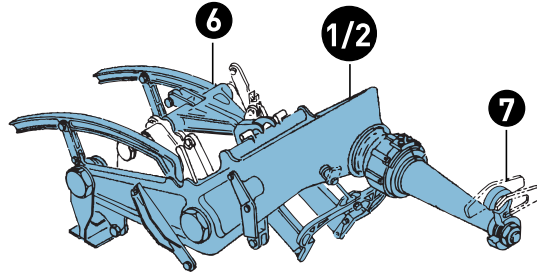

747 FLIGHT CONTROLS

FLIGHT CONTROLS

REPAIRS & OVERHAULS

- 1 Main Flap Carriage Assembly | 65B08027-XX
65B10187-XX
- 2 Carriage Fitting | 65B08026-XX
65B13468-XX
65B10189-XX
- 3 Flap Track | 65B17061-XX
65B17062-XX
65B17063-XX
65B17064-XX
- 4 Flap Attach Fitting | 65B08413-XX
65B08415-XX
65B08564-XX
65B08565-XX
- 5 Flap Transmission | 65B81126-XX
65B81127-XX
65B81128-XX
65B81129-XX
256U3210-XX
256U3250-XX
- 6 Sequence Carriage | 65B17198-XX
65B11598-XX
- 7 Aft Link | 65B01936-XX
65B02059-XX
65B00181-XX
- 8 Flap Spindle | 65B01980-XX
65B02083-XX
- 9 Geneva Crank Assembly | 65B15637-XX
65B15639-XX
- 10 Geneva Shaft | 65B15650-XX
- 11 Spring Beams* | 311U0050-XX
311U0496-XX
321U0496-XX
65B89175-XX
65B89727-XX
65B94139-XX
65B94196-XX