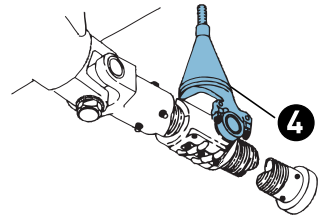

747 FLIGHT CONTROLS

FLIGHT CONTROLS

REPAIRS & OVERHAULS

- 1 Main Flap Carriage Assembly | 65B08027-XX
65B10187-XX
- 2 Carriage Fitting | 65B08026-XX
65B13468-XX
65B10189-XX
- 3 Flap Track | 65B17061-XX
65B17062-XX
65B17063-XX
65B17064-XX
- 4 Flap Attach Fitting | 65B08413-XX
65B08415-XX
65B08564-XX
65B08565-XX
- 5 Flap Transmission | 65B81126-XX
65B81127-XX
65B81128-XX
65B81129-XX
256U3210-XX
256U3250-XX
- 6 Sequence Carriage | 65B17198-XX
65B11598-XX
- 7 Aft Link | 65B01936-XX
65B02059-XX
65B00181-XX
- 8 Flap Spindle | 65B01980-XX
65B02083-XX
- 9 Geneva Crank Assembly | 65B15637-XX
65B15639-XX
- 10 Geneva Shaft | 65B15650-XX
- 11 Spring Beams* | 311U0050-XX
311U0496-XX
321U0496-XX
65B89175-XX
65B89727-XX
65B94139-XX
65B94196-XX