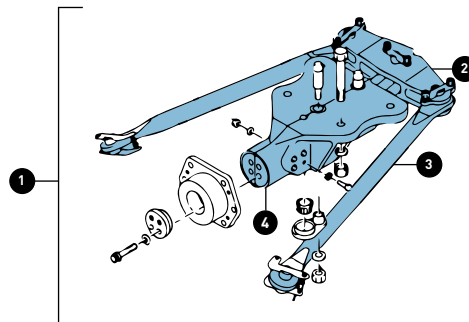

V2500 Engine Mount

FWD ENGINE MOUNT ASSEMBLY

REPAIRS & OVERHAULS

- 1 Mount Assembly | 745M0006-501
  745-2010-503
- 2 Cross Beam Assembly | 740-2013-501
- 3 Link Assembly | 745-2018-501
  745-2018-502
- 4 Beam Assembly | 745M0006-1